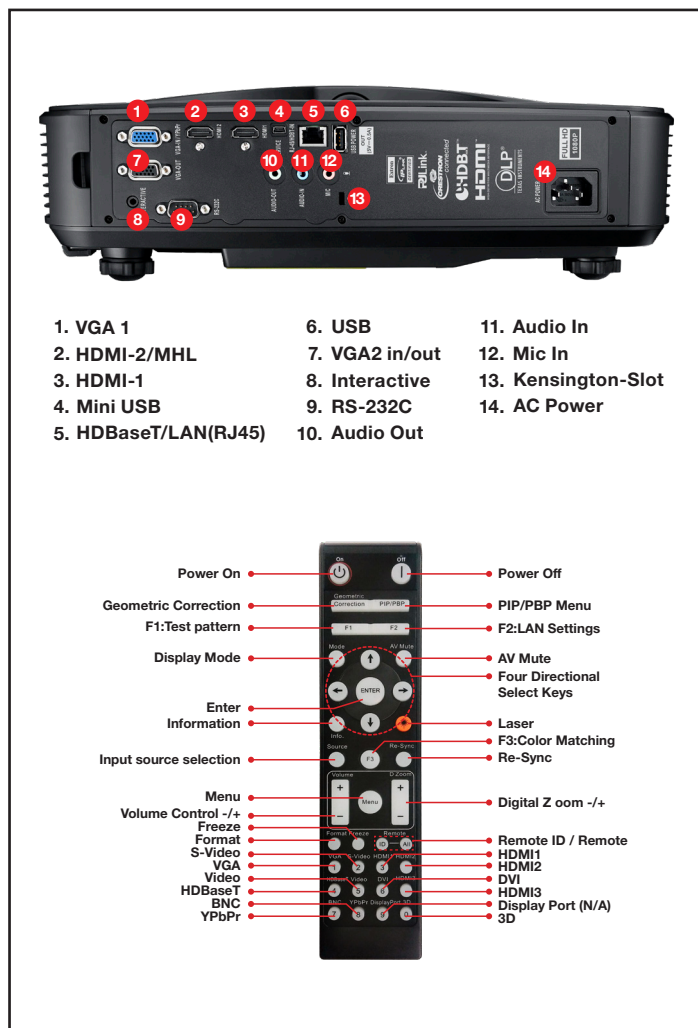

The laser light source technology ensures up to 30,000 hours of dependable and virtually maintenance-free operation with stunning color and image quality throughout the life of the projector. Horizontal, vertical keystone and four corner correction provides flexible adjustments to project on any surface while the integrated 10-watt speaker provides crisp dialogue for movies and gaming.

Ultra short throw 1080p laser home entertainment projector

OPTICAL/TECHNICAL SPECIFICATIONS

Display Technology	Single Texas Instruments 0.65" 1080p DLP chip
Color Wheel	RGBY
Native Resolution	1080p (1920 x 1080)
Maximum Resolution	WUXGA (1920 x 1200)
Brightness	4,500 ANSI lumens
Contrast Ratio	3,000,000:1 (Dynamic Black enabled)
Displayable Colors	1.07 billion
Lamp Life and Type*	Up to 30,000 hours (Eco), 20,000 hrs (Bright)
Projection Method	Front, rear, ceiling mount, table top
Keystone Correction	±30° vertical & horizontal, four corner correction
Expert Image Adjustments	17x17 image warping adjustments
Uniformity	85%
Offset	120%±5%
Aspect Ratio	16:9 (native) and 4:3 compatible
Throw Ratio	0.25:1 (with tolerance +/- 5%)
Projection Distance	9.2" - 12.4" (233-316mm)
Image Size	87" ~ 102"
Projection Lens	f/2.4
Optical Zoom	Fixed lens
Digital Zoom	Yes
Audio	10W
Noise Level	32dB (Eco)
Remote Control	Full size remote
Operating Temperature	41–104°F (5–40°C), 85% max humidity
Power Supply	AC input 90 – 264V, 50–60 Hz
Power Consumption	Full : 350W±15% ECO : 245W±15%
High Altitude	Operating temperature at sea level up to 10000 feet = 73F (max); Must manually switch to high altitude mode from 5000 feet and above (using OSD menu) to maintain optimal functionality

PHYSICAL SPECIFICATIONS

Security	Kensington® Lock port, security bar and keypad lock
Weight	12.5lbs
Dimensions (W x H x D)	15"x4"x11.5"

Warranty

1 Year parts and labor limited warranty on the projector, 5-year or 12,000 hour light source warranty (whichever comes first)