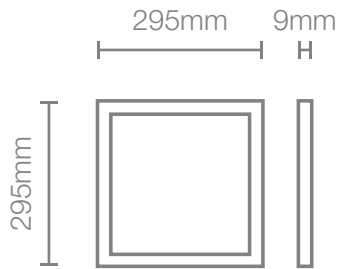

FP3030W1LB-1

Flat Panel LED Lighting

- Low profile LED Panel light
- Recessed, Pendant or wall mount
- Proven high quality LED's

Length x Width x Height	295 x 295 x 9mm
Trim	Aluminium
Weight	0.9Kg

- **Ultra Low Power Consumption:**
Reduced Energy Bills
- **Instant Start:**
No warm up time needed
- **Low Heat:**
Reduction in air-conditioning running costs
- **No Mercury Lamps:**
No specialist waste management required

Hanging

Recessed

Mounted

Model Name / Part Number	Flat Panel: FP3030W1LB-1	
Typical Power (Watts)	10	
Typical Lumen output	810	
Total circuit watts when used with recommended power supply	9.7	
Lumens per circuit watt	84	
Colour Temperature	3000 K	
CRI	80±2	
Uniformity	80%+	
Power Factor when used with recommended Power Supply	0.9 +	
Supporting Surface material	Aluminium	
Panel Class - Panel Only-	Class III	
IP Rating - Panel Only-	IP20	
Typical ambient operating Temperature	25°C	
Maximum operating temperature - Panel Only-	+50°C	
Lifetime to L70	40,000 + Hours	
DC Rated input voltage /Current - Panel Only-	24-28 V / DC 350mA	
Power supply and control options	Non Dimmable: PCS010-035-1	Dimmable: PCM010-035-1
Accessories	Emergency Kit / Hanging kit / Mounting Brackets	