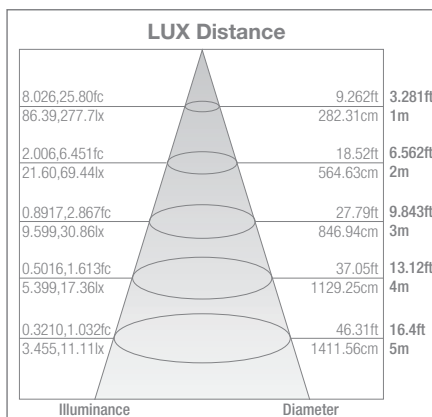

FP3030W1LB-1

Flat Panel LED Lighting

- Low profile LED Panel light
- Recessed, Pendant or wall mount
- Proven high quality LED's

Length x Width x Height	295 x 295 x 9mm
Trim	Aluminium
Weight	0.9Kg

- **Ultra Low Power Consumption:**
Reduced Energy Bills
- **Instant Start:**
No warm up time needed
- **Low Heat:**
Reduction in air-conditioning running costs
- **No Mercury Lamps:**
No specialist waste management required

Hanging

Recessed

Mounted

Model Name / Part Number	Flat Panel: FP3030W1LB-1	
Typical Power (Watts)	10	
Typical Lumen output	810	
Total circuit watts when used with recommended power supply	9.7	
Lumens per circuit watt	84	
Colour Temperature	3000 K	
CRI	80±2	
Uniformity	80%+	
Power Factor when used with recommended Power Supply	0.9 +	
Supporting Surface material	Aluminium	
Panel Class - Panel Only-	Class III	
IP Rating - Panel Only-	IP20	
Typical ambient operating Temperature	25°C	
Maximum operating temperature - Panel Only-	+50°C	
Lifetime to L70	40,000 + Hours	
DC Rated input voltage /Current - Panel Only-	24-28 V / DC 350mA	
Power supply and control options	Non Dimmable: PCS010-035-1	Dimmable: PCM010-035-1
Accessories	Emergency Kit / Hanging kit / Mounting Brackets	