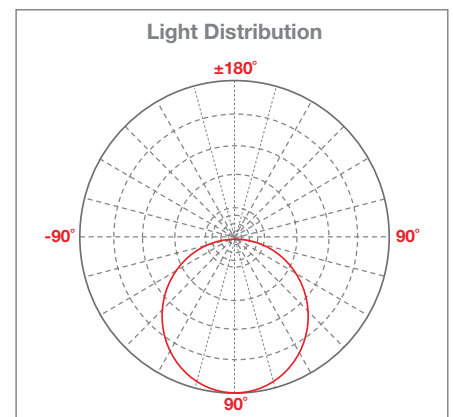

FP3030W1LB-1

Flat Panel LED Lighting

- Low profile LED Panel light
- Recessed, Pendant or wall mount
- Proven high quality LED's

Length x Width x Height	295 x 295 x 9mm
Trim	Aluminium
Weight	0.9Kg

- **Ultra Low Power Consumption:**
Reduced Energy Bills
- **Instant Start:**
No warm up time needed
- **Low Heat:**
Reduction in air-conditioning running costs
- **No Mercury Lamps:**
No specialist waste management required

Hanging

Recessed

Mounted

Model Name / Part Number	Flat Panel: FP3030W1LB-1	
Typical Power (Watts)	10	
Typical Lumen output	810	
Total circuit watts when used with recommended power supply	9.7	
Lumens per circuit watt	84	
Colour Temperature	3000 K	
CRI	80±2	
Uniformity	80%+	
Power Factor when used with recommended Power Supply	0.9 +	
Supporting Surface material	Aluminium	
Panel Class - Panel Only-	Class III	
IP Rating - Panel Only-	IP20	
Typical ambient operating Temperature	25°C	
Maximum operating temperature - Panel Only-	+50°C	
Lifetime to L70	40,000 + Hours	
DC Rated input voltage /Current - Panel Only-	24-28 V / DC 350mA	
Power supply and control options	Non Dimmable: PCS010-035-1	Dimmable: PCM010-035-1
Accessories	Emergency Kit / Hanging kit / Mounting Brackets	